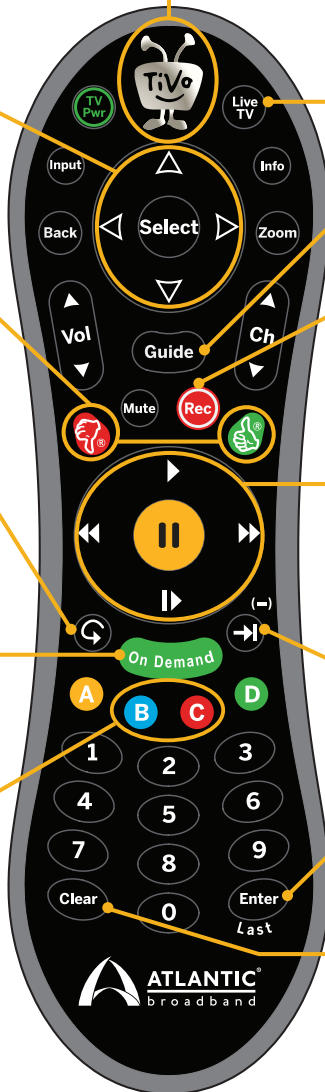

Your TiVo Remote Control

Start here! Press once to get to **TiVo Central**, the main menu for all TiVo features & settings.

Arrows navigate through TiVo menus and program guide. Press **Select** to choose an option.

Buttons B & C come in handy when sorting and filtering your OnePass folder. With **B** you can sort by season, date or newest to oldest. With **C** you can cycle through different views of the episodes with your OnePass.

Live TV takes you to Live TV.

Guide takes you to the program guide.

Press **Record** to start or stop recording the show you're watching.

On Demand & DVR Controls: You can Play, Fast Forward, Slow, Rewind and Pause.

Advance moves forward in 30 second increments; press and hold to jump to the end of the show.

Enter/Last returns you to the last channel tuned to in Live TV.

Clear lets you quickly delete shows.

Your remote may vary slightly from the one pictured here, but the basic functions should remain the same. Some features may not be available in all areas.